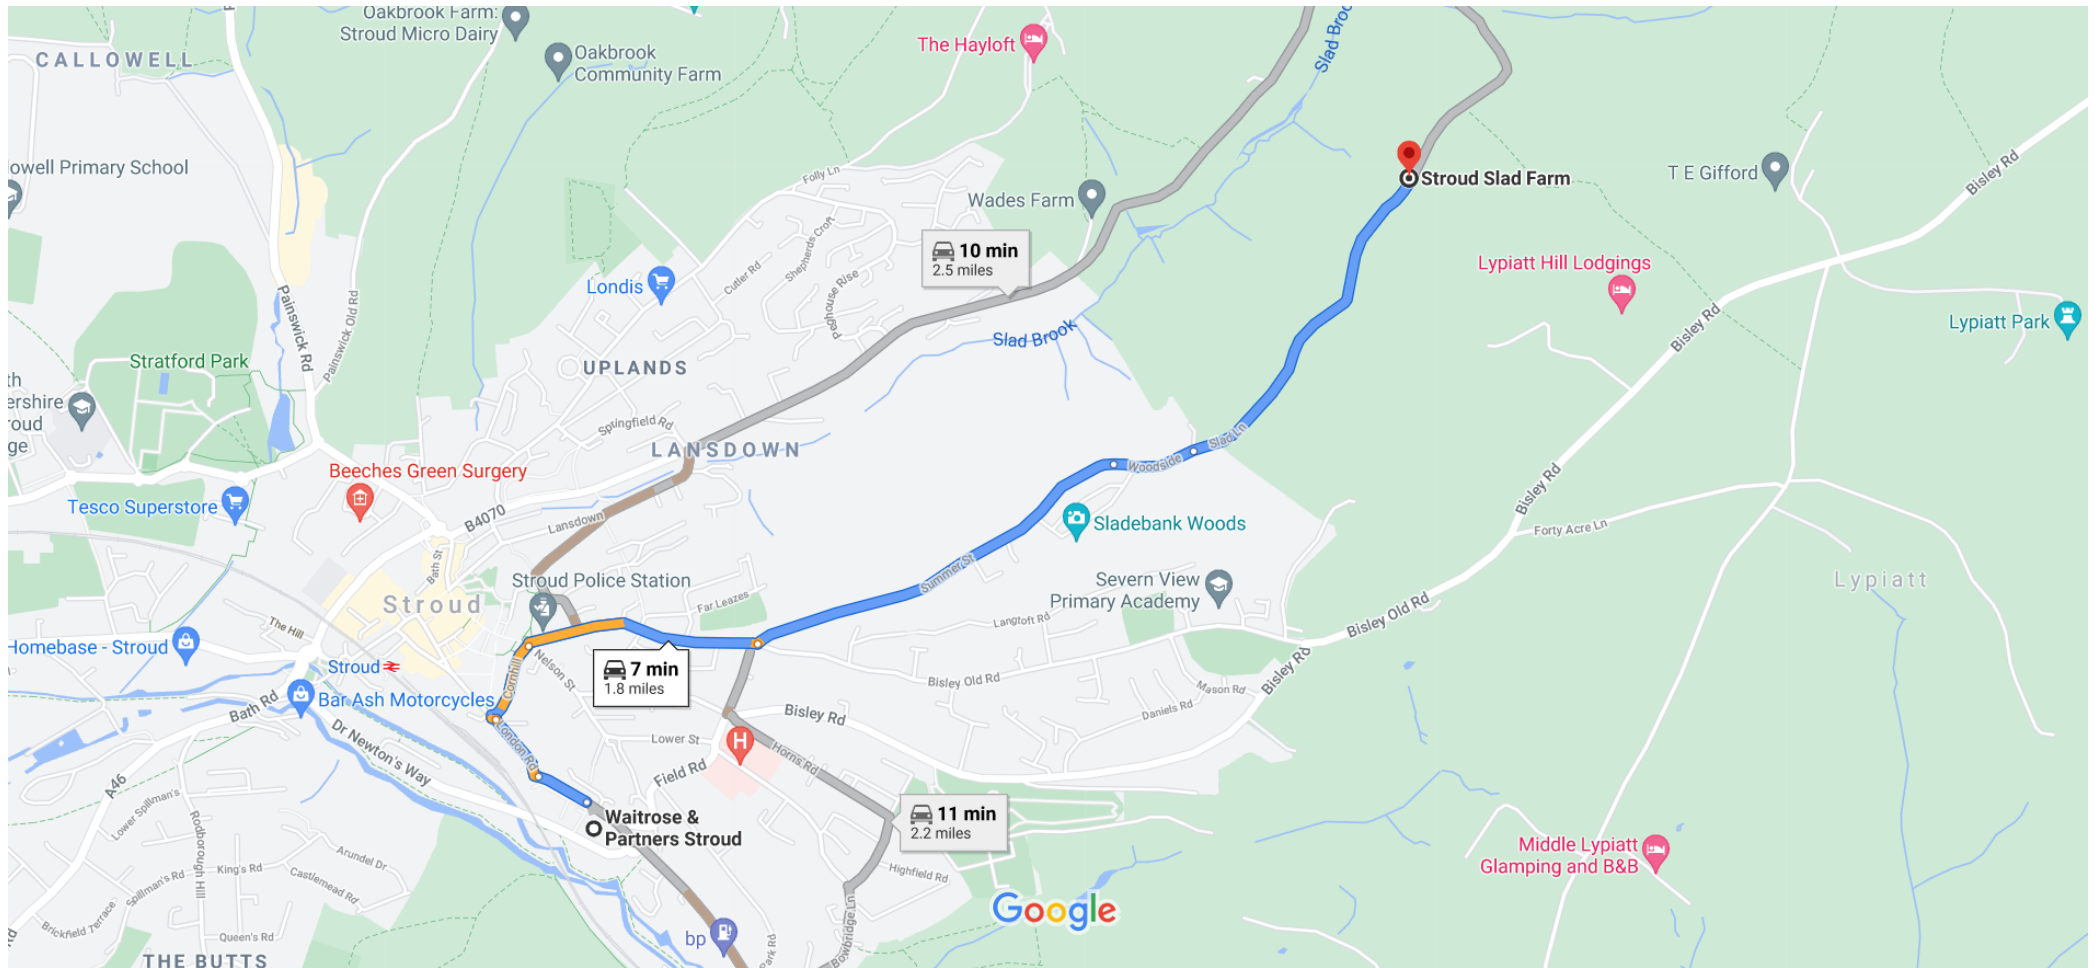

Waitrose & Partners Stroud to Stroud Slad Farm

Drive 1.8 miles, 7 min

Map data ©2021 200 m

Waitrose & Partners Stroud

London Rd, Stroud GL5 2AP

- 1. Head north-west on London Rd

387 ft

2. At the roundabout, take the 3rd exit and stay on London Rd
0.1 mi
 3. At the roundabout, take the 2nd exit onto Cornhill
0.1 mi
 4. At the roundabout, continue straight onto Parliament St
0.3 mi
 5. Turn left onto Summer St
0.5 mi
 6. Continue onto Woodside
0.1 mi
 7. Continue onto Slad Ln
0.5 mi
-  Destination will be on the left

Stroud Slad Farm

Slad Ln, The Vatch, Stroud GL6 7LE

These directions are for planning purposes only. You may find that construction projects, traffic, weather, or other events may cause conditions to differ from the map results, and you should plan your route accordingly. You must obey all signs or notices regarding your route.