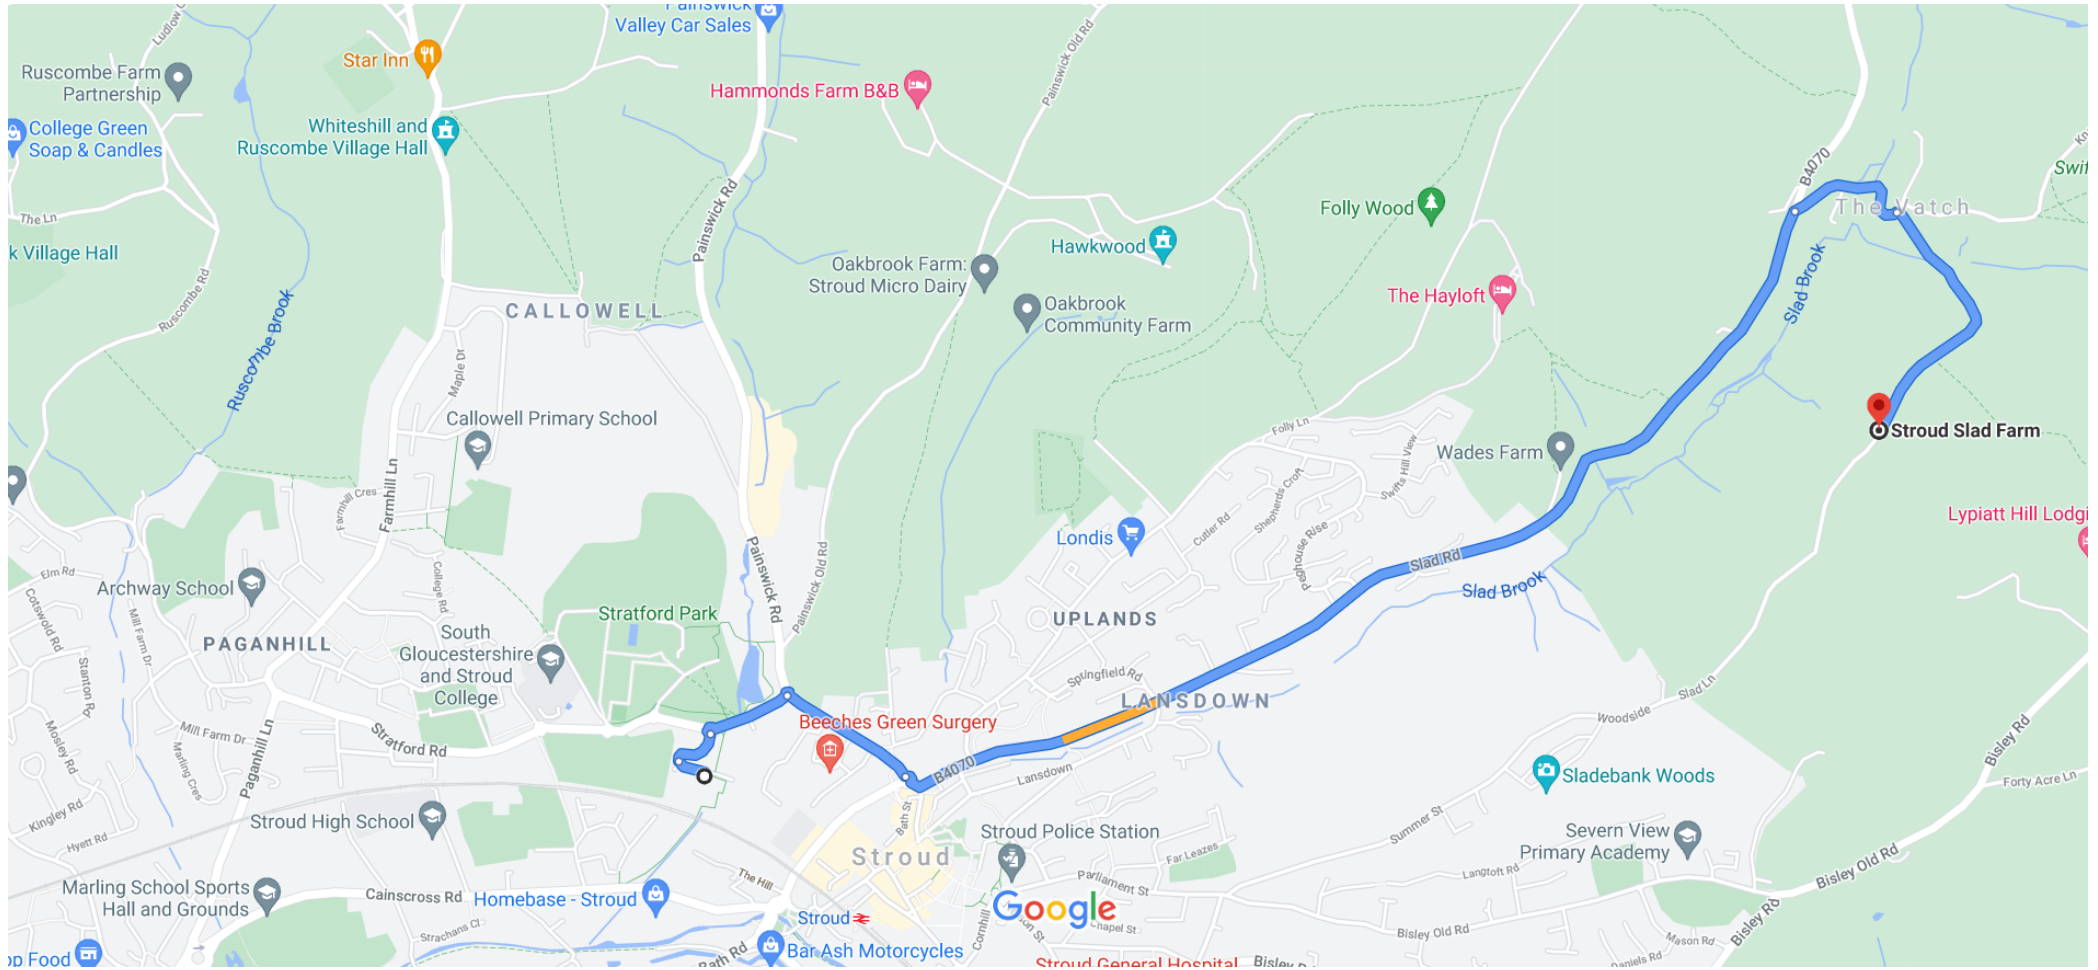

Tesco Superstore, Stratford Road, Stroud to Stroud Slad Farm

Drive 2.5 miles, 10 min

Map data ©2021 200 m

Tesco Superstore

Stratford Rd, Stroud GL5 4AG

- 1. Head west

213 ft

2. Turn right towards Stratford Rd/A4171
358 ft
3. At the roundabout, take the 2nd exit onto Stratford Rd/A4171
0.1 mi
4. At the roundabout, take the 2nd exit onto Beeches Green/A46
0.2 mi
5. At the roundabout, take the 1st exit onto Gloucester St/B4070
[Continue to follow B4070](#)
1.5 mi
6. Turn right onto Slad Ln
0.2 mi
7. Turn right to stay on Slad Ln
[Destination will be on the right](#)
0.4 mi

Stroud Slad Farm

Slad Ln, The Vatch, Stroud GL6 7LE

These directions are for planning purposes only. You may find that construction projects, traffic, weather, or other events may cause conditions to differ from the map results, and you should plan your route accordingly. You must obey all signs or notices regarding your route.